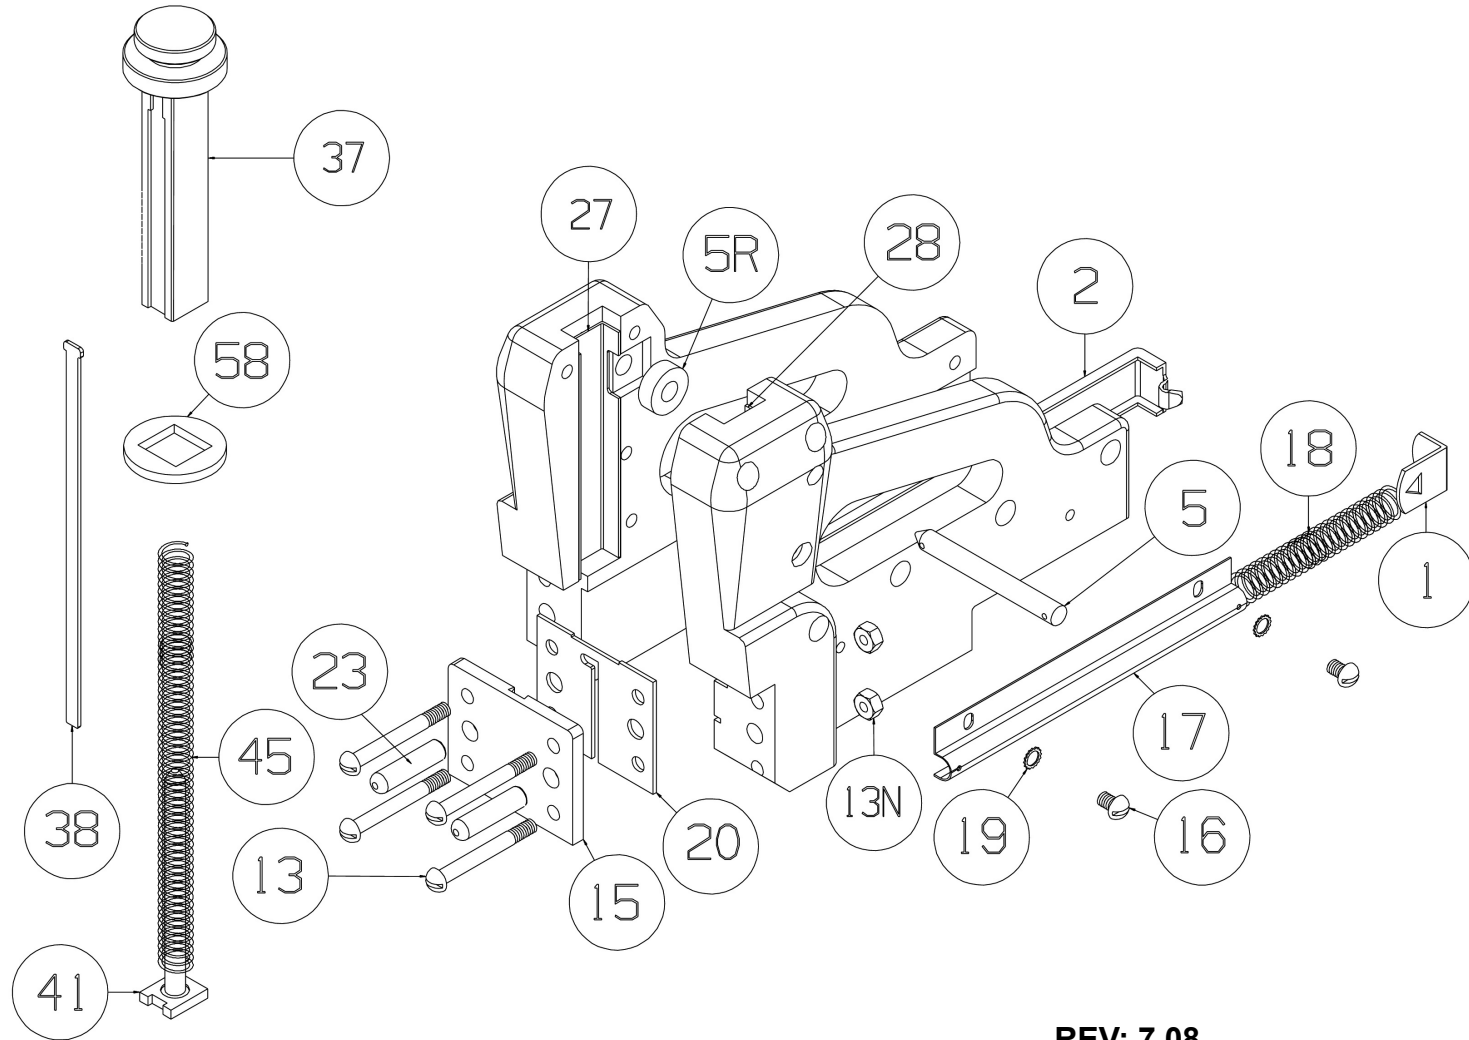

POWERNAIL MODEL 101R SCHEMATIC

PART NO.	DESCRIPTION
1	SPRING CLIP
2	FEEDER CHANNEL
5	ROLLER PIN ASSEMBLY
13	FOOT SCREW
13N	LOCKNUT
15	FOOT
16	SCREW & WASHER SET FOR SPRING CONT. (2 EA)
17	SPRING CONTAINER
18	FEEDER SPRING
19	SPRING CONTAINER LOCK WASHER
20	GATE
23	DOWEL PIN
37R	HANDLE ASSEMBLY
38	DRIVING BLADE
41	PLUNGER SPRING PIN
45	PLUNGER SPRING
58	BLADE RETAINER
59R	RATCHET ASSEMBLY
60	RATCHET ACCESS PLATE